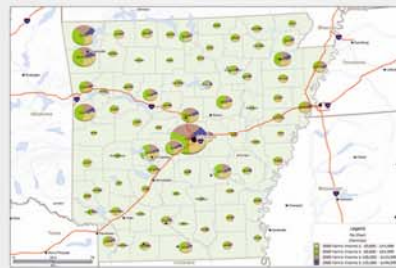

- + Thematic Styles & Parameters
- + Map Layers & Labeling
- + Scalable Maps & Flexible Layout

- + Platform-independent
- + Opened
- + Simple Data Structure

Navigation Tools

Toolbar

Geographic Drill-down

Background Theme

Range of Values

Individual Values

Foreground Theme

Symbolic (shape, size and color)

Pie Charts

Advanced Layer Control

CartoVista
www.cartovista.com

Architecture Overview