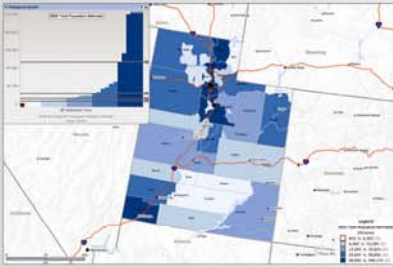

- + Interactive Graphs
- + Data Distribution Visualisation
- + Flexible Data Selection

Statistically Rich

Advanced User Control

XML-based Thematics

- + Various Indicator Categories
- + Display Multiple Indicators
- + Integrated Attribute Data View

- + Thematic Styles & Parameters
- + Map Layers & Labeling
- + Scalable Maps & Flexible Layout

- + Platform-independent
- + Opened
- + Simple Data Structure

Navigation Tools

Toolbar

Geographic Drill-down

Background Theme

Range of Values

Individual Values

Foreground Theme

Symbolic (shape, size and color)

Pie Charts

Advanced Layer Control

CartoVista
www.cartovista.com

Architecture Overview