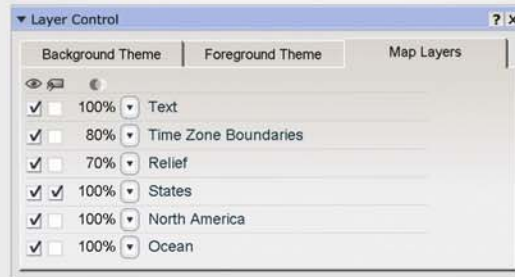

- + Interactive Graphs
- + Data Distribution Visualisation
- + Flexible Data Selection

Statistically Rich

Advanced User Control

XML-based Thematics

- + Various Indicator Categories
- + Display Multiple Indicators
- + Integrated Attribute Data View

- + Thematic Styles & Parameters
- + Map Layers & Labeling
- + Scalable Maps & Flexible Layout

- + Platform-independent
- + Opened
- + Simple Data Structure

Navigation Tools

Toolbar

Geographic Drill-down

Background Theme

Range of Values

Individual Values

Foreground Theme

Symbolic (shape, size and color)

Pie Charts

Advanced Layer Control

CartoVista
www.cartovista.com

Architecture Overview