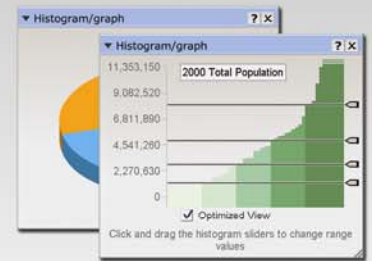

CartoVista

Make it Thematic ...

Histogram/graph
Age: 20-24
Optimized View
Click and drag the histogram sliders to change range values

Name	Age: 20-24	Total Population (Estimated)	Persons per Sq. Mile
1817596730	4.5	1466	65
1817596720	5.1	1630	40
1817596760	5.4	909	5
1817596720	5.8	1286	61
1817596730	6.2	833	43

Sum: 26.8
Average: 5.36
Minimum: 4.5
Maximum: 6.2

Legend
Age: 20-24 (Percent)
4.3 to 4.8 (4)
4.8 to 5.3 (4)
5.3 to 5.8 (4)
5.8 to 7.2 (6)
7.2 to 8.3 (4)
Pie Chart (Dollars)
Beer and ale at home
Whiskey and other liquor at home
Whiskey at home
Wine at home

Visualizing Data

High Quality Mapping

Dynamic Analysis Tools

- + Dynamic Thematic Mapping
- + Innovative User Experience
- + High Quality Data Reporting

- + Interactive Flash Cartography
- + Crystal-clear Map Labeling
- + Sophisticated Styling Options

- + Interactive Graphs
- + Data Distribution Visualisation
- + Flexible Data Selection

Statistically Rich

Advanced User Control

XML-based Thematics

- + Various Indicator Categories
- + Display Multiple Indicators
- + Integrated Attribute Data View