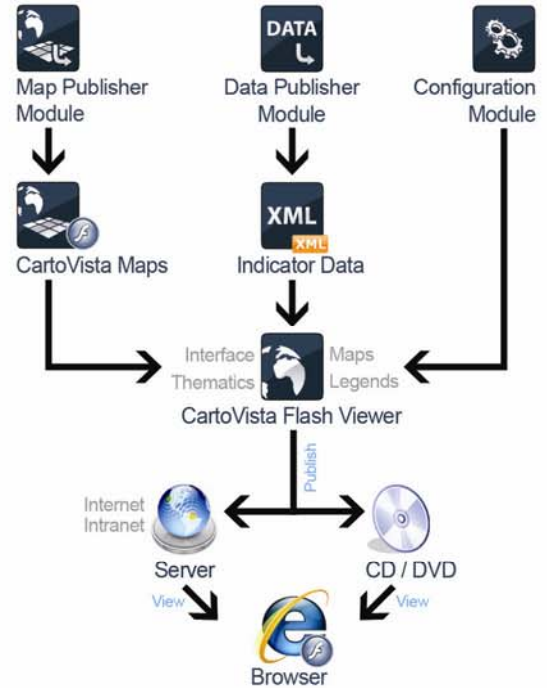

- + Interactive Graphs
- + Data Distribution Visualisation
- + Flexible Data Selection

Statistically Rich

Advanced User Control

XML-based Thematics

- + Various Indicator Categories
- + Display Multiple Indicators
- + Integrated Attribute Data View

Range of Values

Individual Values

Foreground Theme

Symbolic (shape, size and color)

Pie Charts

Advanced Layer Control

CartoVista
www.cartovista.com

Architecture Overview

CartoVista has a flexible architecture that makes data publishing and management very simple.

Language Options

- + Multi-language user interface (English, French, Spanish)
- + On-the-fly language switching
- + Localization in multiple languages (indicators, layers, etc.)